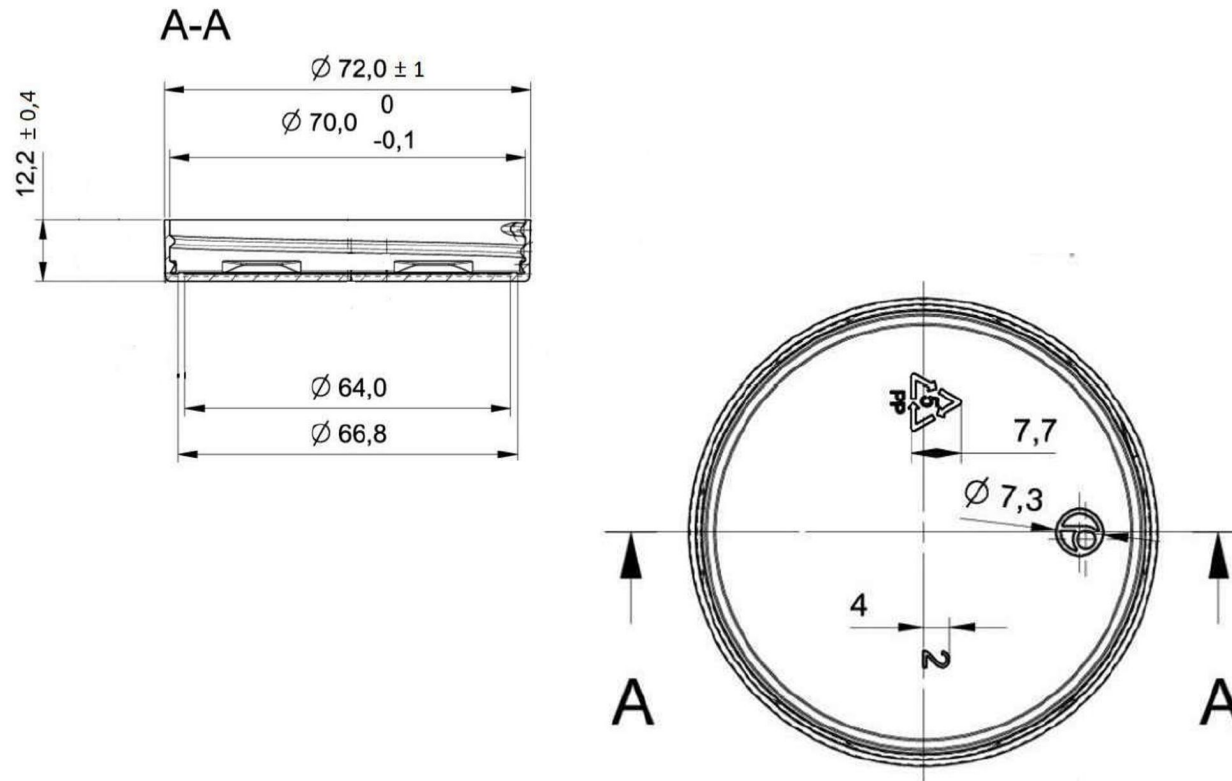

CLOSURES

BLUESKY

70/400 Black PP Screwcap c/w EPE Liner

No Image

Bluesky Product Code	R370PP*E-SP
Colour	N/A
Neck Size	70/400
Last Updated By	GJW - 04/05/2021