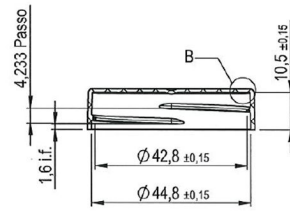

CLOSURES

BLUESKY

45/400 Black PP Smooth Screw Cap, EPE Lined

DETTAGLIO B SCALA (5:1)
DETAIL B SCALE (5:1)

SEZIONE A-A
SECTION A-A

Finitura esterna lucida
Glossy exterior finish
Finition extérieure brillante

Bluesky Product Code

R345PP_E-C

Colour

N/A

Neck Size

45/400

Weight

3.3g ± 0.15g