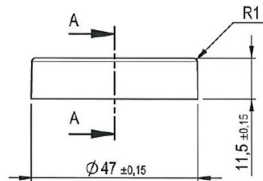

CLOSURES

BLUESKY

45/400 Black PP Smooth Screw Cap, EPE Lined

DETTAGLIO B SCALA (5:1)
DETAIL B SCALE (5:1)

SEZIONE A-A
SECTION A-A

Finitura esterna lucida
Glossy exterior finish
Finition extérieure brillante

Bluesky Product Code

R345PP_E-C

Colour

N/A

Neck Size

45/400

Weight

3.3g ± 0.15g