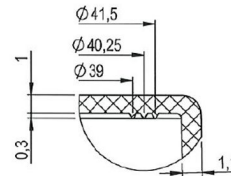

CLOSURES

BLUESKY

45/400 Black PP Smooth Screw Cap, EPE Lined

DETTAGLIO B SCALA (5:1)
DETAIL B SCALE (5:1)

SEZIONE A-A
SECTION A-A

Finitura esterna lucida
Glossy exterior finish
Finition extérieure brillante

Bluesky Product Code

R345PP_E-C

Colour

N/A

Neck Size

45/400

Weight

3.3g ± 0.15g