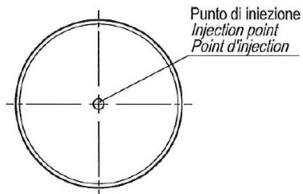

CLOSURES

BLUESKY

45/400 Black PP Smooth Screw Cap, EPE Lined

DETTAGLIO B SCALA (5:1)
DETAIL B SCALE (5:1)

SEZIONE A-A
SECTION A-A

Finitura esterna lucida
Glossy exterior finish
Finition extérieure brillante

Bluesky Product Code

R345PP_E-C

Colour

N/A

Neck Size

45/400

Weight

3.3g ± 0.15g