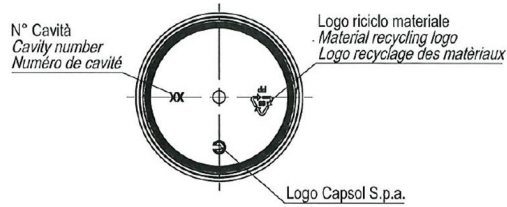

CLOSURES

BLUESKY

45/400 Black PP Smooth Screw Cap, EPE Lined

DETTAGLIO B SCALA (5:1)
DETAIL B SCALE (5:1)

SEZIONE A-A
SECTION A-A

Finitura esterna lucida
Glossy exterior finish
Finition extérieure brillante

Bluesky Product Code

R345PP_E-C

Colour

N/A

Neck Size

45/400

Weight

3.3g ± 0.15g