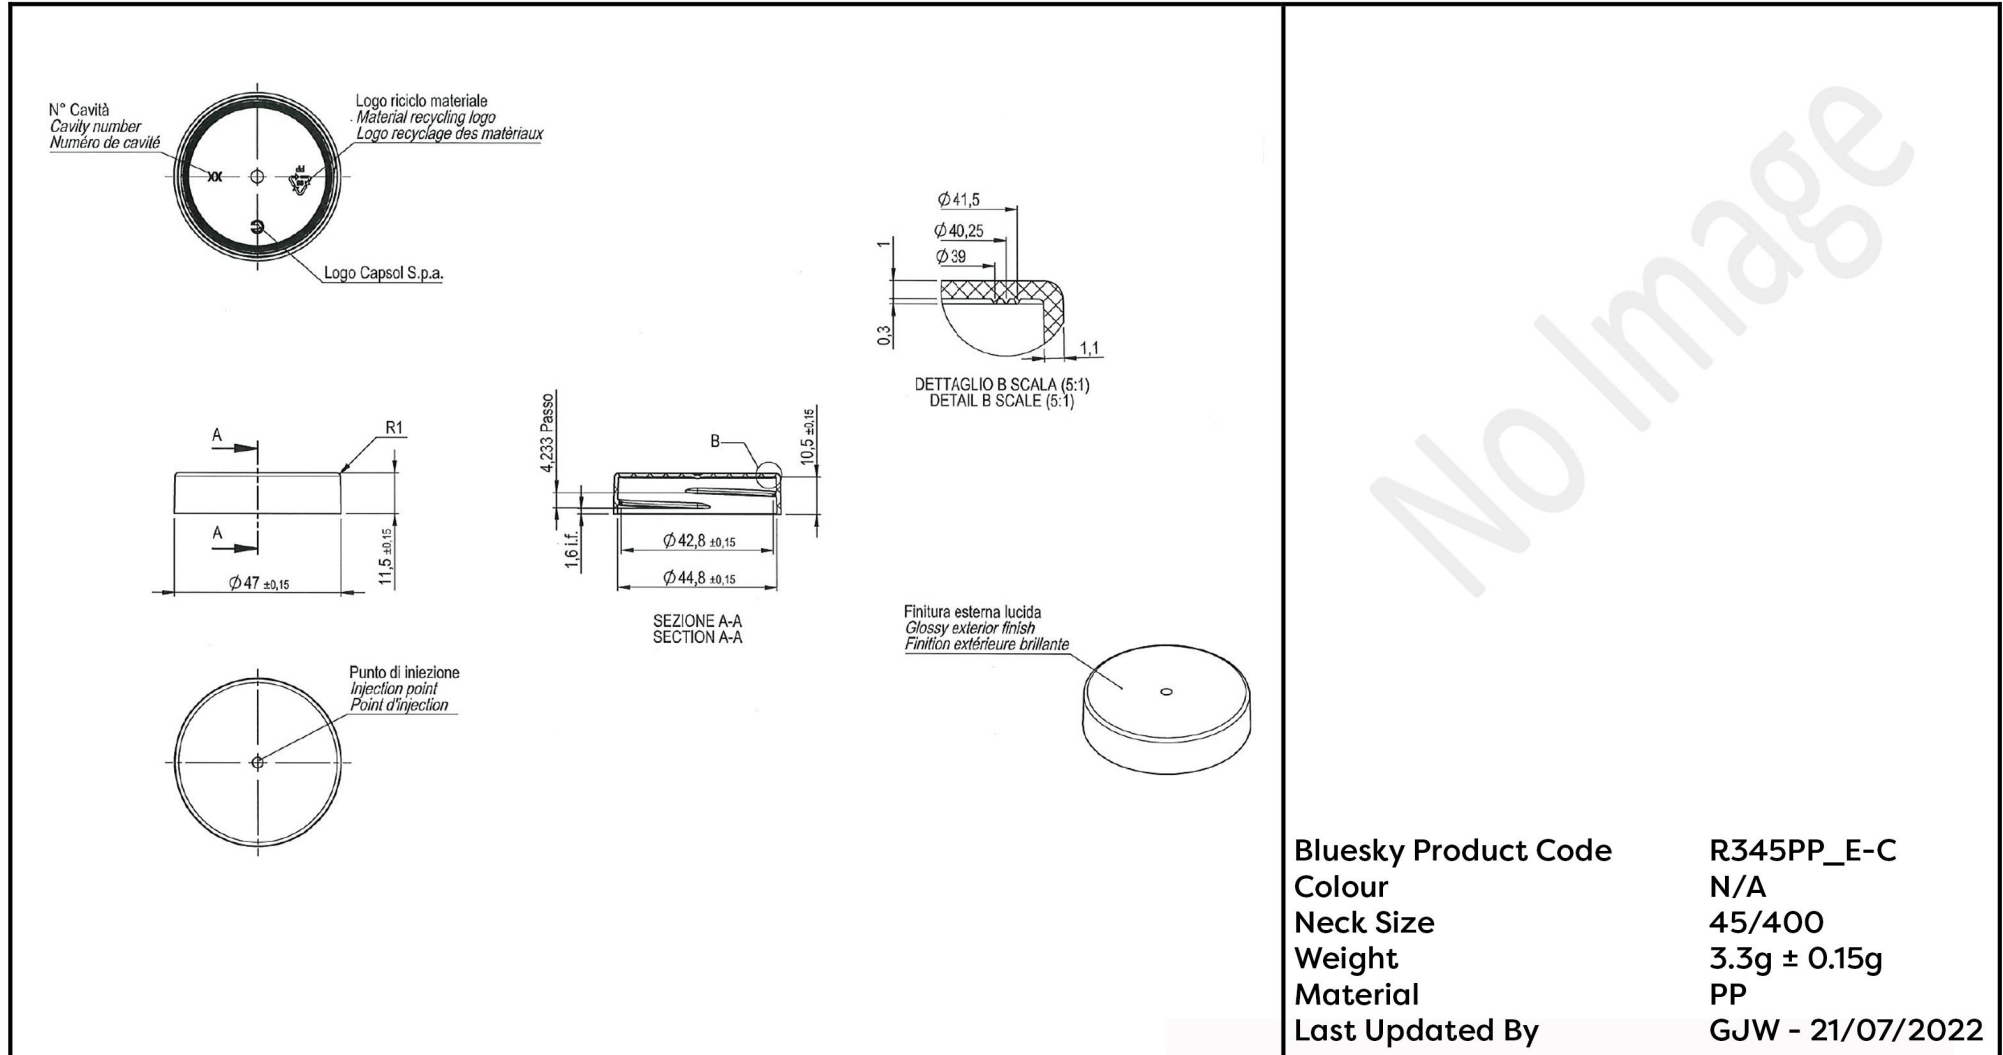

45/400 Black PP Smooth Screw Cap, EPE Lined

Bluesky Product Code	R345PP_E-C
Colour	N/A
Neck Size	45/400
Weight	3.3g \pm 0.15g
Material	PP
Last Updated By	GJW - 21/07/2022

BlueSky
 Horizon House
 Estate Road Five
 Grimsby
 DN31 2TG