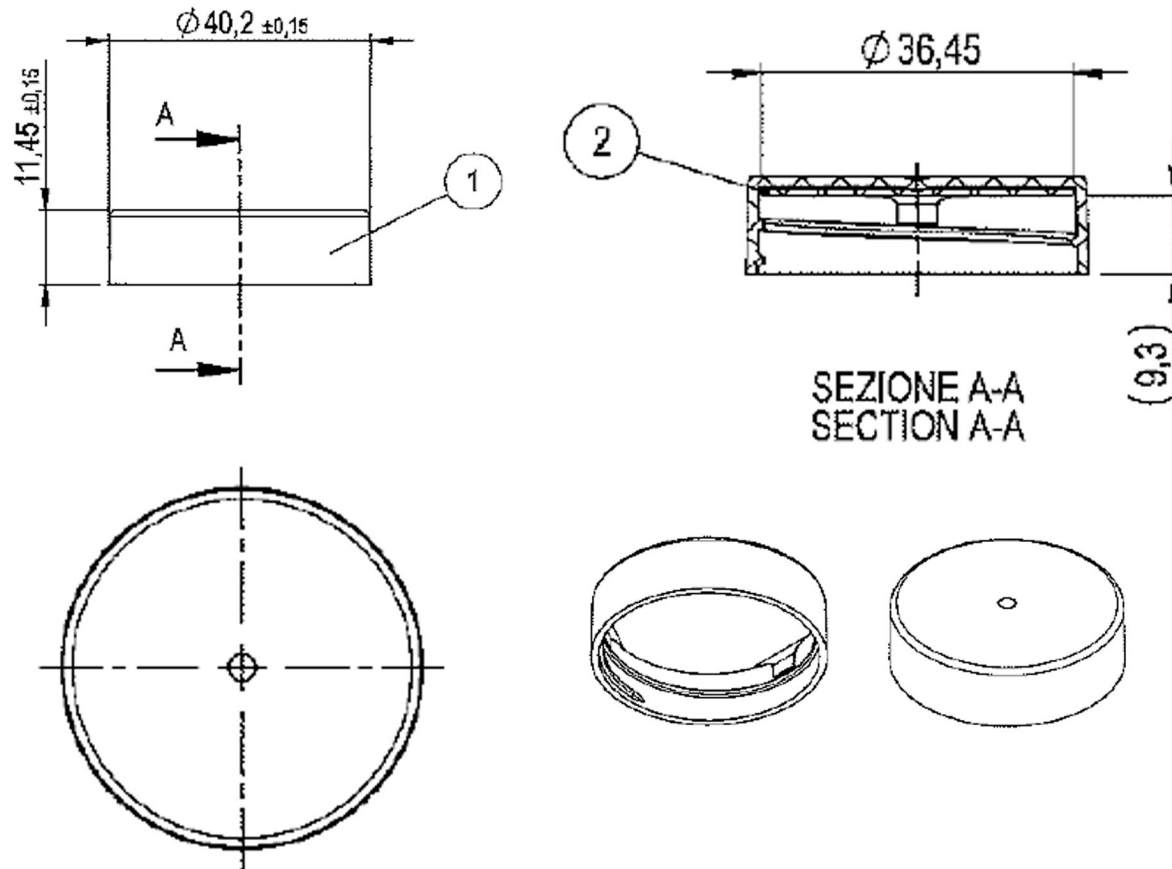

CLOSURES

BLUESKY

38/400 White PP Smooth Screw Cap

Bluesky Product Code	R338PPX
Colour	N/A
Neck Size	38/400
Weight	$2.3g \pm 0.3g$
Material	PP
Last Updated By	GJW - 28/06/2021

Bluesky, Horizon House, Estate Road Five, Grimsby, DN31 2TG