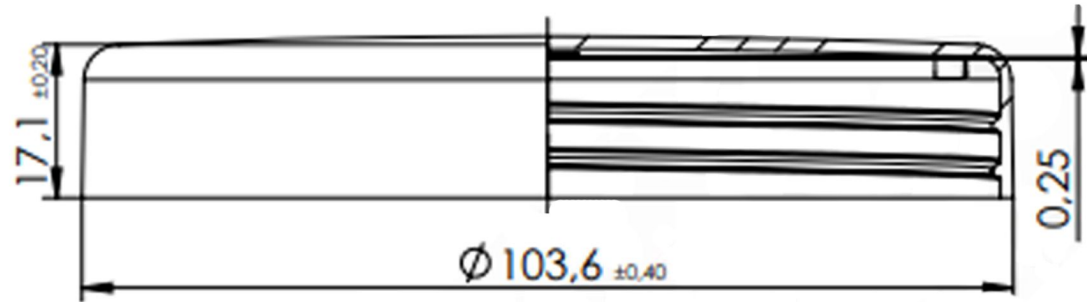

100/400 Smoothwall Screwcap, IHS Lined

ISO-ANSICHT
MAßSTAB: 1:2

Bluesky Product Code	R3100PP_-IHSO
Colour	N/A
Neck Size	100/400
Weight	19.5g ± 2g
Material	PP
Last Updated By	GJW - 20/07/2022

BlueSky
Horizon House
Estate Road Five
Grimsby
DN31 2TG