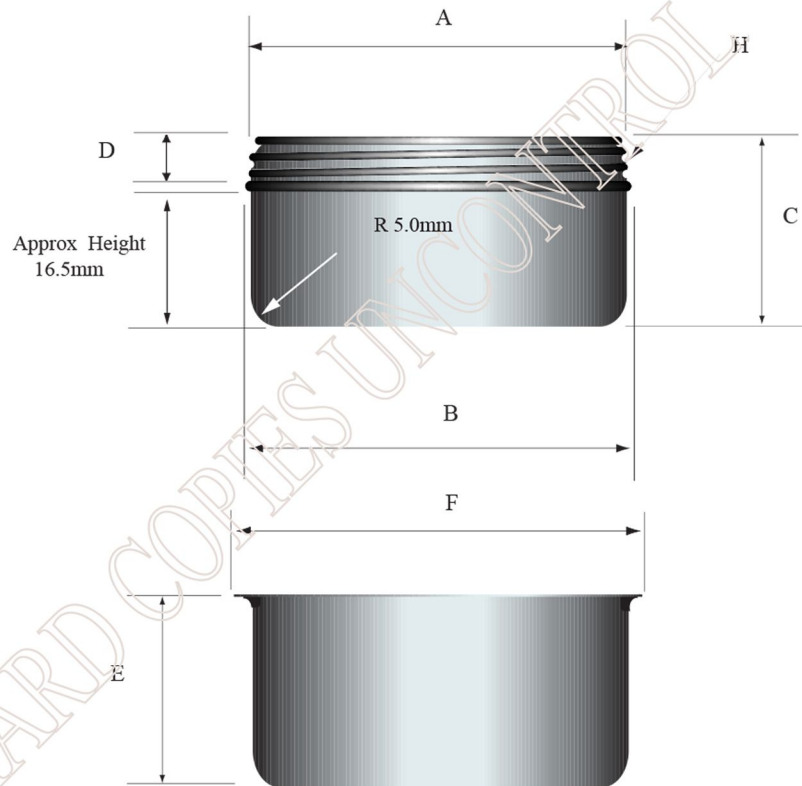

aluminium

BLUESKY

50ML ALUMINIUM SOFTLINE JAR BASE, 55MM NECK

CAP No	A	B	C	D	E	F	G	H
55mm	55.5	56.5 \pm 0.3	28.75 \pm 0.5	9.5 \pm 0.3	28.4 \pm 0.3	60.4 \pm 0.3	N/A	8 TPI

Note: Overflow Capacity 66 ml

Component Weight 4.78 grams \pm 5%

Bluesky Product Code	ALSLJ50P
Colour	Brushed Silver
Material	Aluminium
Size/Design	50ml
Neck Size	55mm
Height	28.75mm
Width	56.5mm
Weight	N/A
Last updated by	LG - 07/08/2019