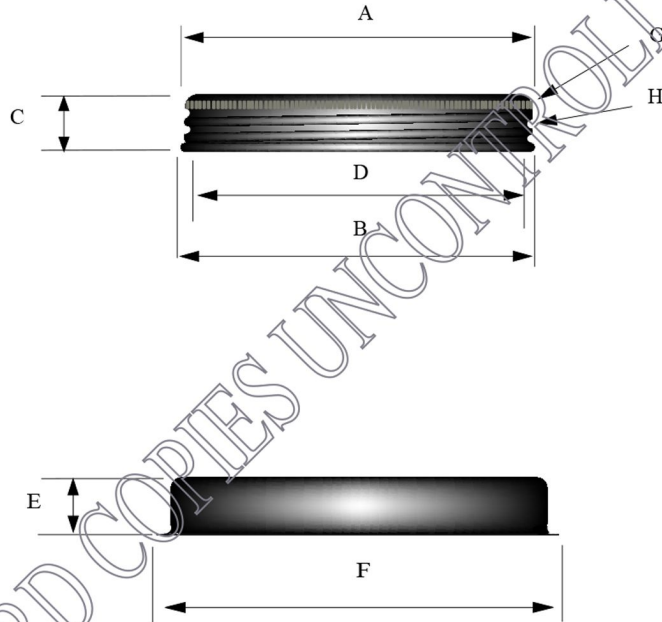

CLOSURES

BLUESKY

70mm Brushed Aluminium Softline Jar Lid, EPE Lined, to suit 100ml Jar

CAPNo	A	B	C	D	E	F	G	H
70mm	70.5+/-0.5	71.2 +/-0.3	10.0	68.5	10.0	73.65+/-0.35	1/25th	8TPI

Component Weight 4.12 grams +/- 5%

No Image

Bluesky Product Code

70ALSLJLP

Colour

N/A

Neck Size

70/400

Weight