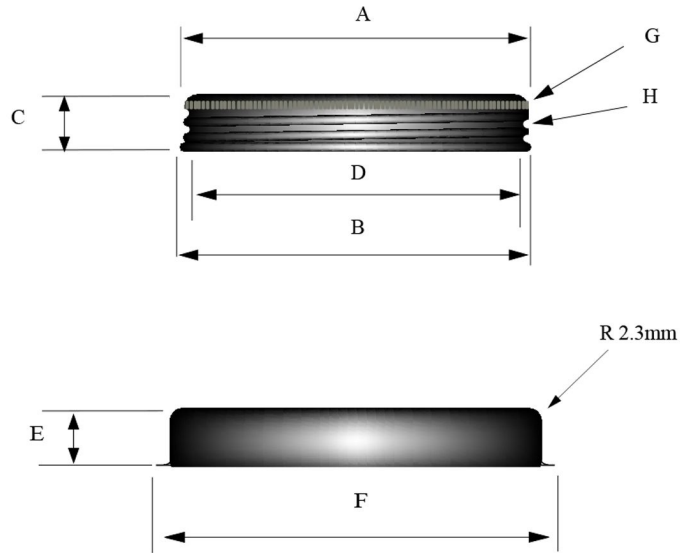

63mm Brushed Aluminium Softline Jar Lid, EPE Lined, to suit 75ml Jar

CAP No	A	B	C	D	E	F	G	H
63mm	64.25	65.42 $\pm$ 0.3	10.0	62.2	10.0 $\pm$ 0.1	68.25 $\pm$ 0.3	Knurl TPI 25	8TPI

Component Weight 3.54 grams  $\pm$  5%

No Image

Bluesky Product Code	63ALSLJLP
Colour	N/A
Neck Size	63mm
Last Updated By	GJW - 16/06/2021