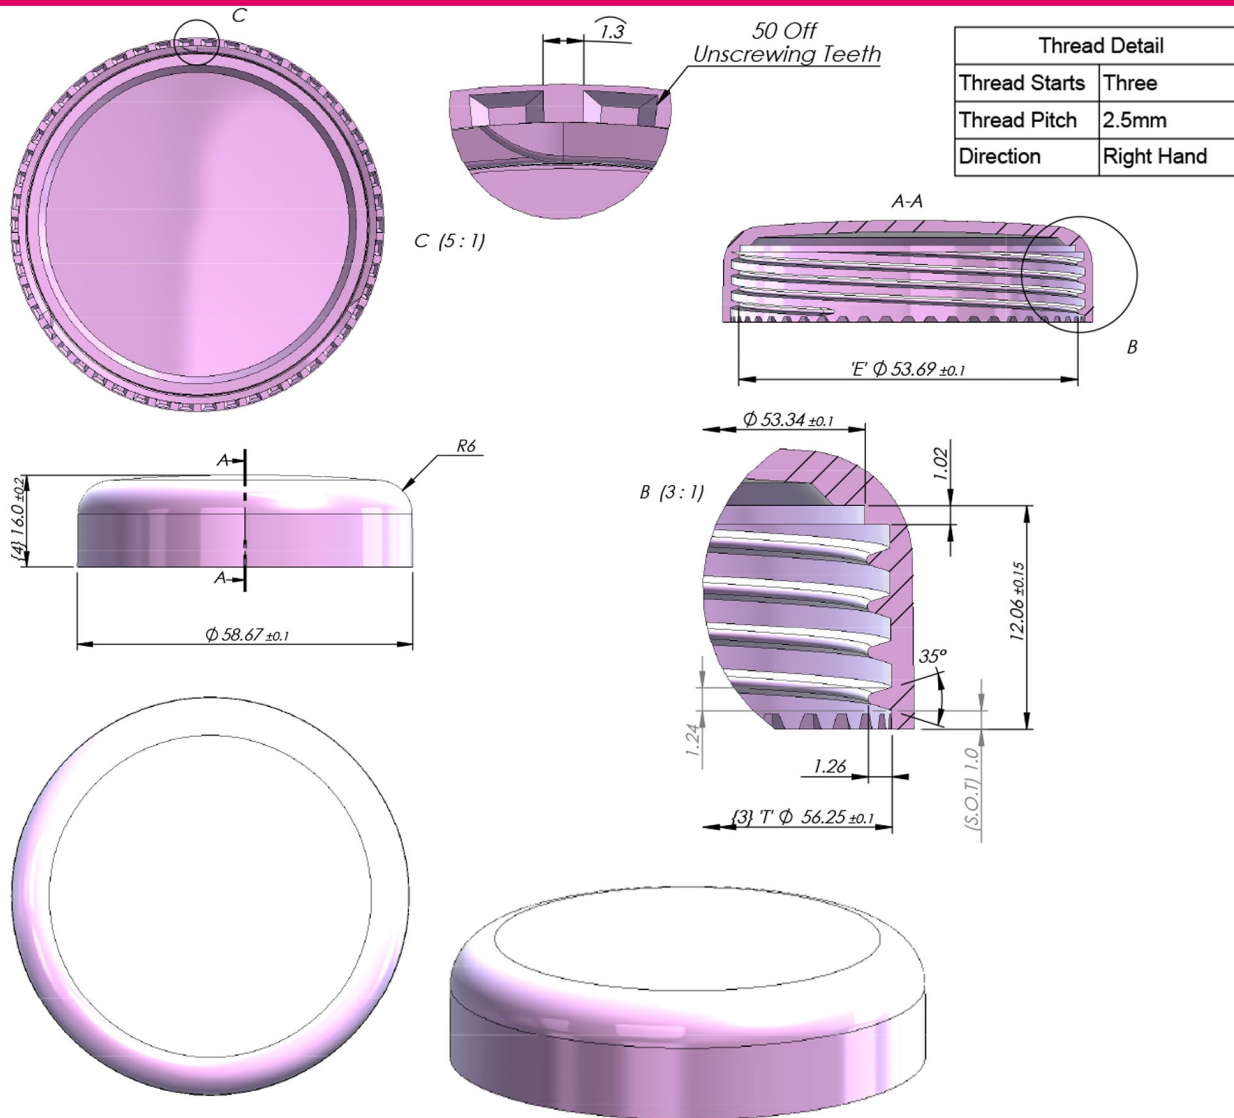

CLOSURES

BLUESKY

56mm Black SAN Domed Cap, EPE Lined

Bluesky Product Code	56DC*
Colour	N/A
Material	SAN
Weight	7.8g ± 0.6g
Neck Size	56mm
Last Updated By	GJW - 09/06/2021

Bluesky, Horizon House, Estate Road Five, Grimsby, DN31 2TG