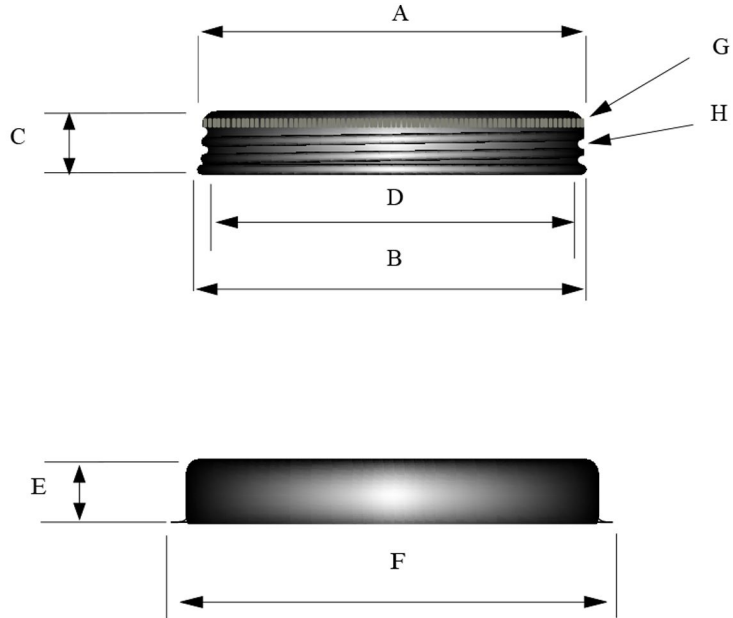

55mm Brushed Aluminium Softline Jar Lid, EPE Lined, to suit 50ml Jar

CAPNo	A	B	C	D	E	F	G	H
55mm	56.70	57.5 \pm 0.3	10.0 \pm 0.3	54.7	N/A	60.67 \pm 0.3	Knurl TPI 25	8TPI

Component Weight 2.95 grams \pm 5%

No Image

Bluesky Product Code	55ALSLJLP
Colour	N/A
Neck Size	55mm
Last Updated By	GJW - 16/06/2021