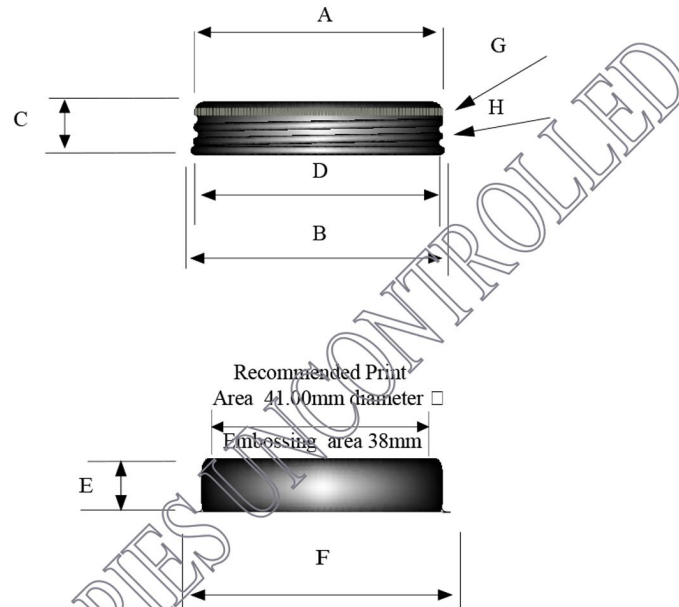

CLOSURES

BLUESKY

47mm Brushed Aluminium Softline Jar Lid, EPE Lined, to suit 30ml Jar

HARD COPIES UNCONTROLLED

No Image

CAP No	A	B	C	D	E	F	G	H
47mm	47.57	49.25 \pm 0.3	10.0 \pm 0.3	45.6	10.0	52.2	Knurl TPI 25	8TPI

Component Weight 2.28 grams \pm 5%

Bluesky Product Code	47ALSLJLP
Colour	N/A
Neck Size	47mm
Last Updated By	GJW - 16/06/2021