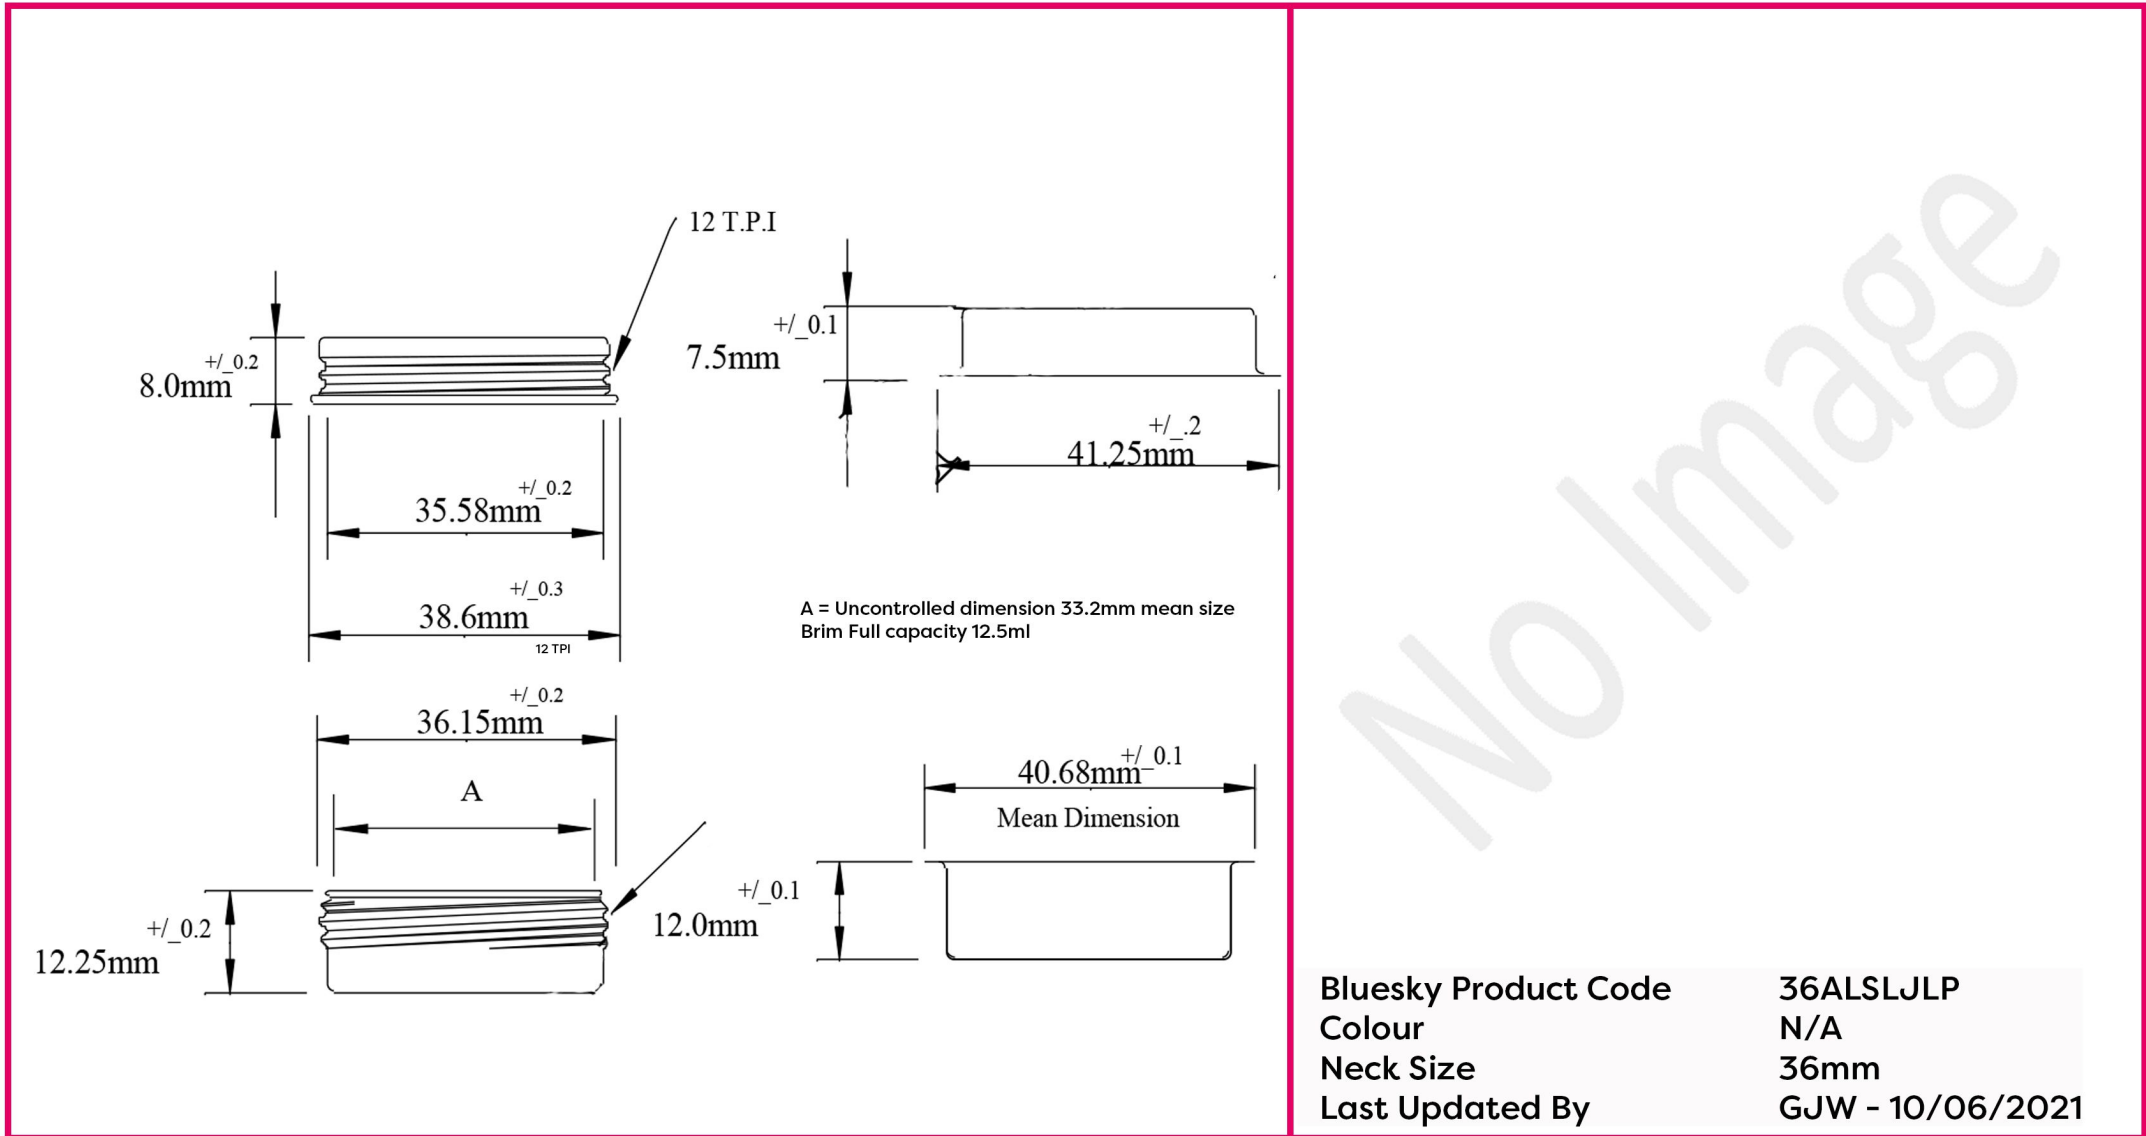

36mm Brushed Aluminium Softline Jar Lid, EPE Lined

No Image

Bluesky Product Code	36ALSLJLP
Colour	N/A
Neck Size	36mm
Last Updated By	GJW - 10/06/2021