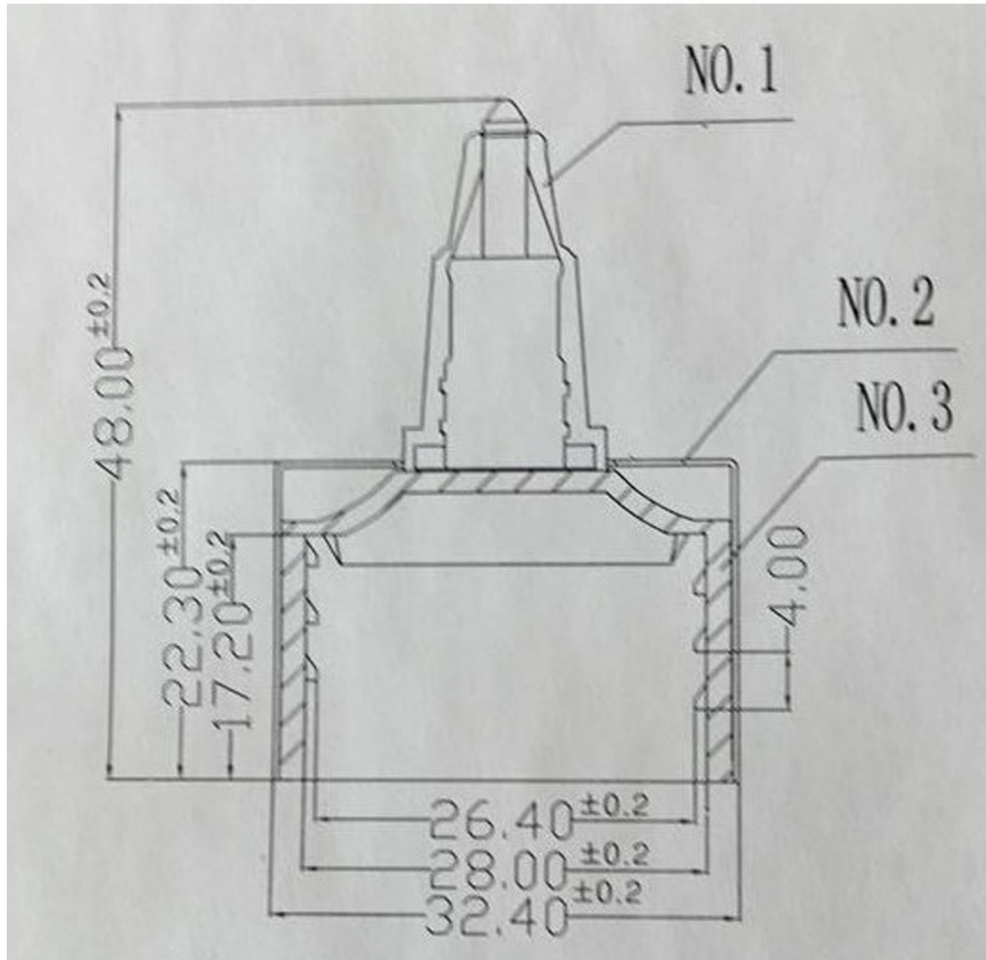

28/410 Black Twist Turn Closure

No Image

Bluesky Product Code	280TTB-D
Colour	Black
Neck Size	28/410
Weight	N/A
Material	PP
Last Updated By	GJW - 15/02/2022