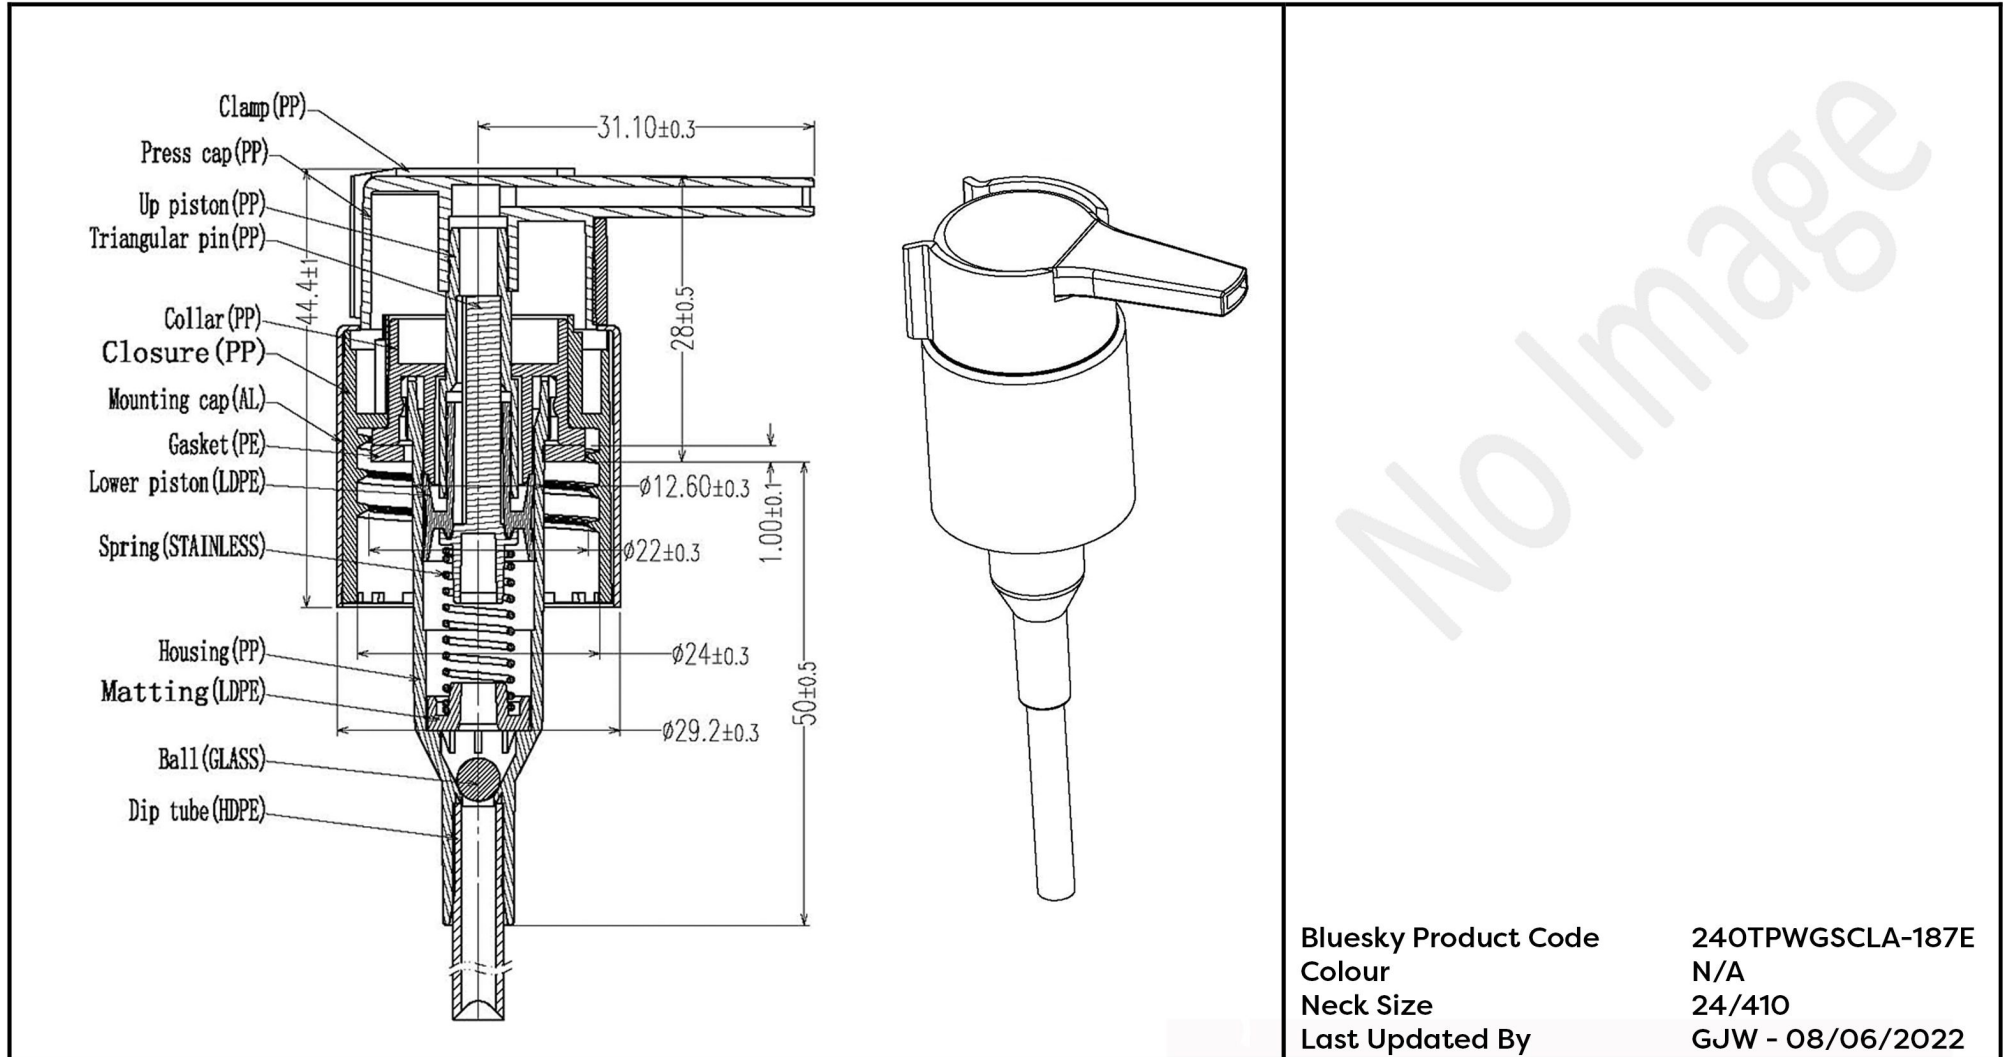

**24/410 White Treatment Pump, GSC Long Actuator T-Clip, Diptube 187mm**

Bluesky Product Code	240TPWGSCLA-187E
Colour	N/A
Neck Size	24/410
Last Updated By	GJW - 08/06/2022

**BlueSky**  
 Horizon House  
 Estate Road Five  
 Grimsby  
 DN31 2TG