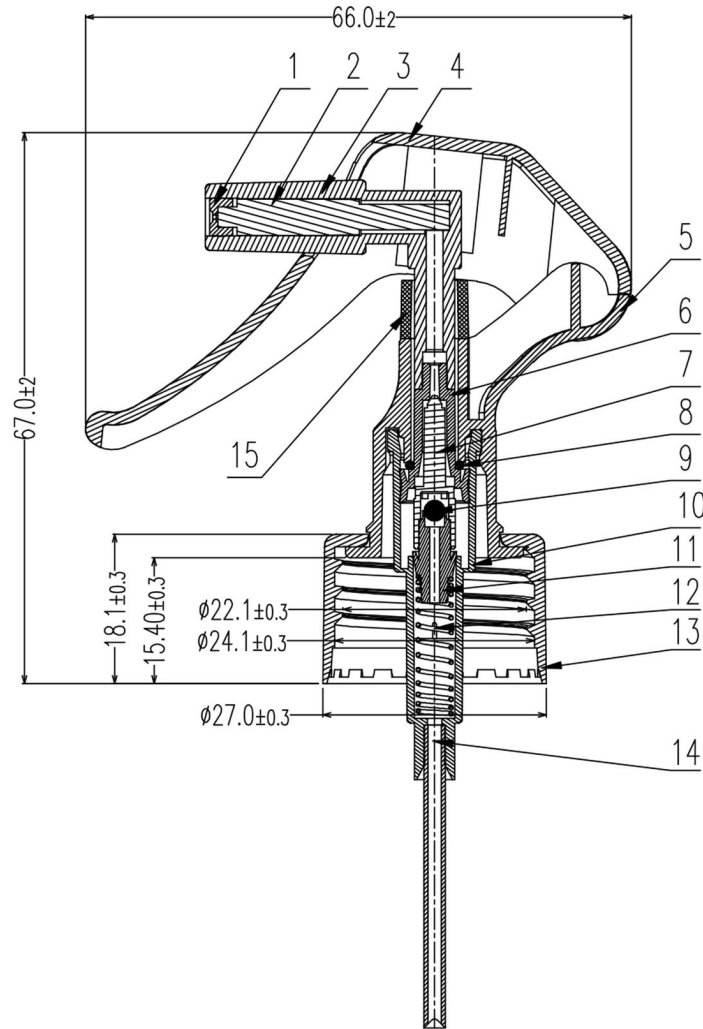

24/410 Mini Triggerspray, 212mm Dip Tube FBOG

Bluesky Product Code 240MTS_-212E2

1	Nozzle	POM
2	Insert	PP
3	Master Housing	PP
4	Trigger	PP
5	Main Chamber	PP
6	Up Piston	PE
7	Stem Insert	POM
8	O Ring	Rubber
9	Ball	Glass
10	Housing	PP
11	Lower Piston	PE
12	Spring	304
13	Closure	PP
14	Dip Tube	PE
15	Switch	PP