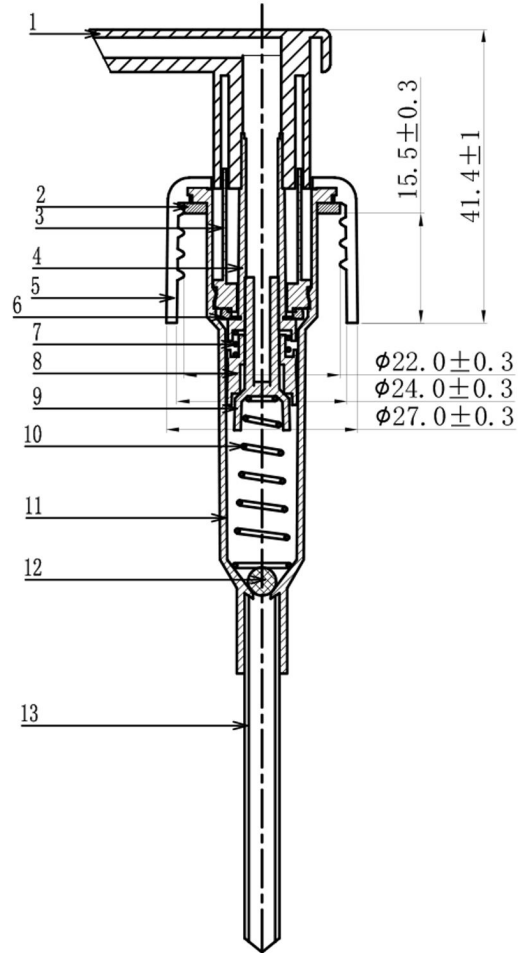

**24/410 Lotion Pump White, Smoothwall, 164mm**

13	Dip Tube	PP	
12	bead	GLASS	
11	pump body	PP	
10	Spring 2	304H	
9	blocking	PP	
8	Piston	PE	
7	Spring 1	304H	
6	Sealing gasket 2	PE	
5	PP Closure	PP	
4	Piston rod	PP	
3	switch	PVC	
2	Sealing gasket 1	PE	H=1.5
1	Actuator	PP	
NO.	component	Material	Remarks

**Bluesky Product Code**  
**Colour**  
**Neck Size**  
**Last Updated By**

**240LPWSW4**  
**N/A**  
**24/410**  
**GJW - 08/06/2022**