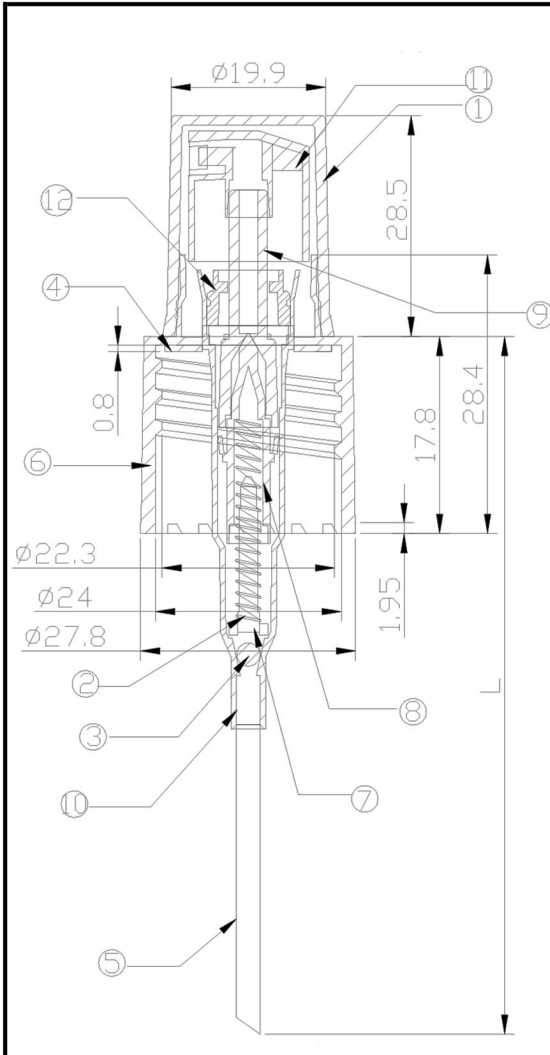

24/410 Atomiser c/w K Overcap

closure is ribbed wall ,output is 0.2ml .

12	Connect pole	1	PP
11	Cover	1	AS
10	bady	1	PP
9	Piston POLE	1	PP
8	Piston	1	HDPE
7	Piston Controller	1	PP
6	Closure	1	PP
5	Tube	1	PP
4	Gasket	1	PVE
3	Glass ball	1	Glass
2	Spring	1	304 Stainless Steel
1	Actuator	1	PP
number	Name	Amount	Da tum