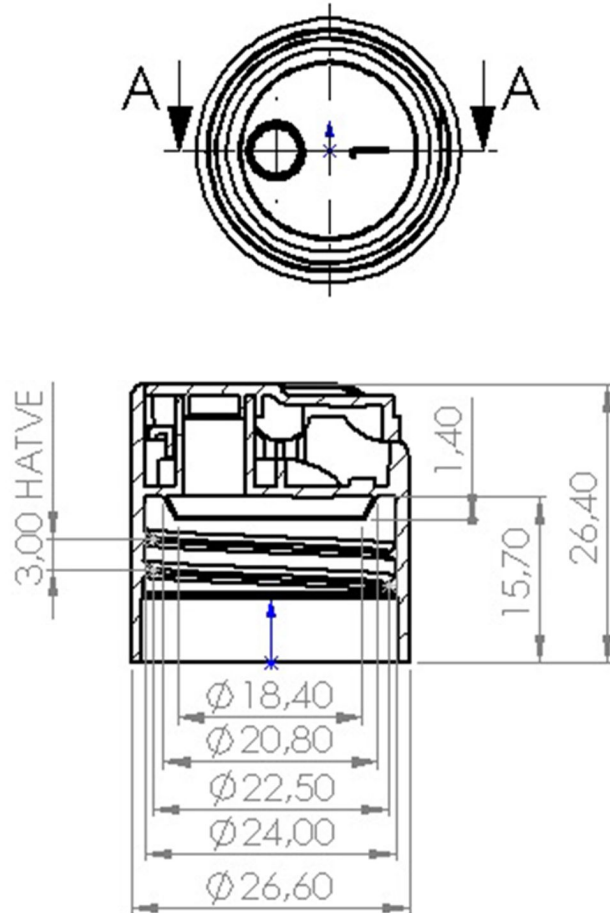

## 24/410 Disc Top Closure

|                      |                  |
|----------------------|------------------|
| Bluesky Product Code | 240DTX-2         |
| Height               | 26.4mm           |
| Width                | 26.60mm          |
| Neck Size            | 24/410           |
| Last Updated By      | GJW - 15/07/2022 |