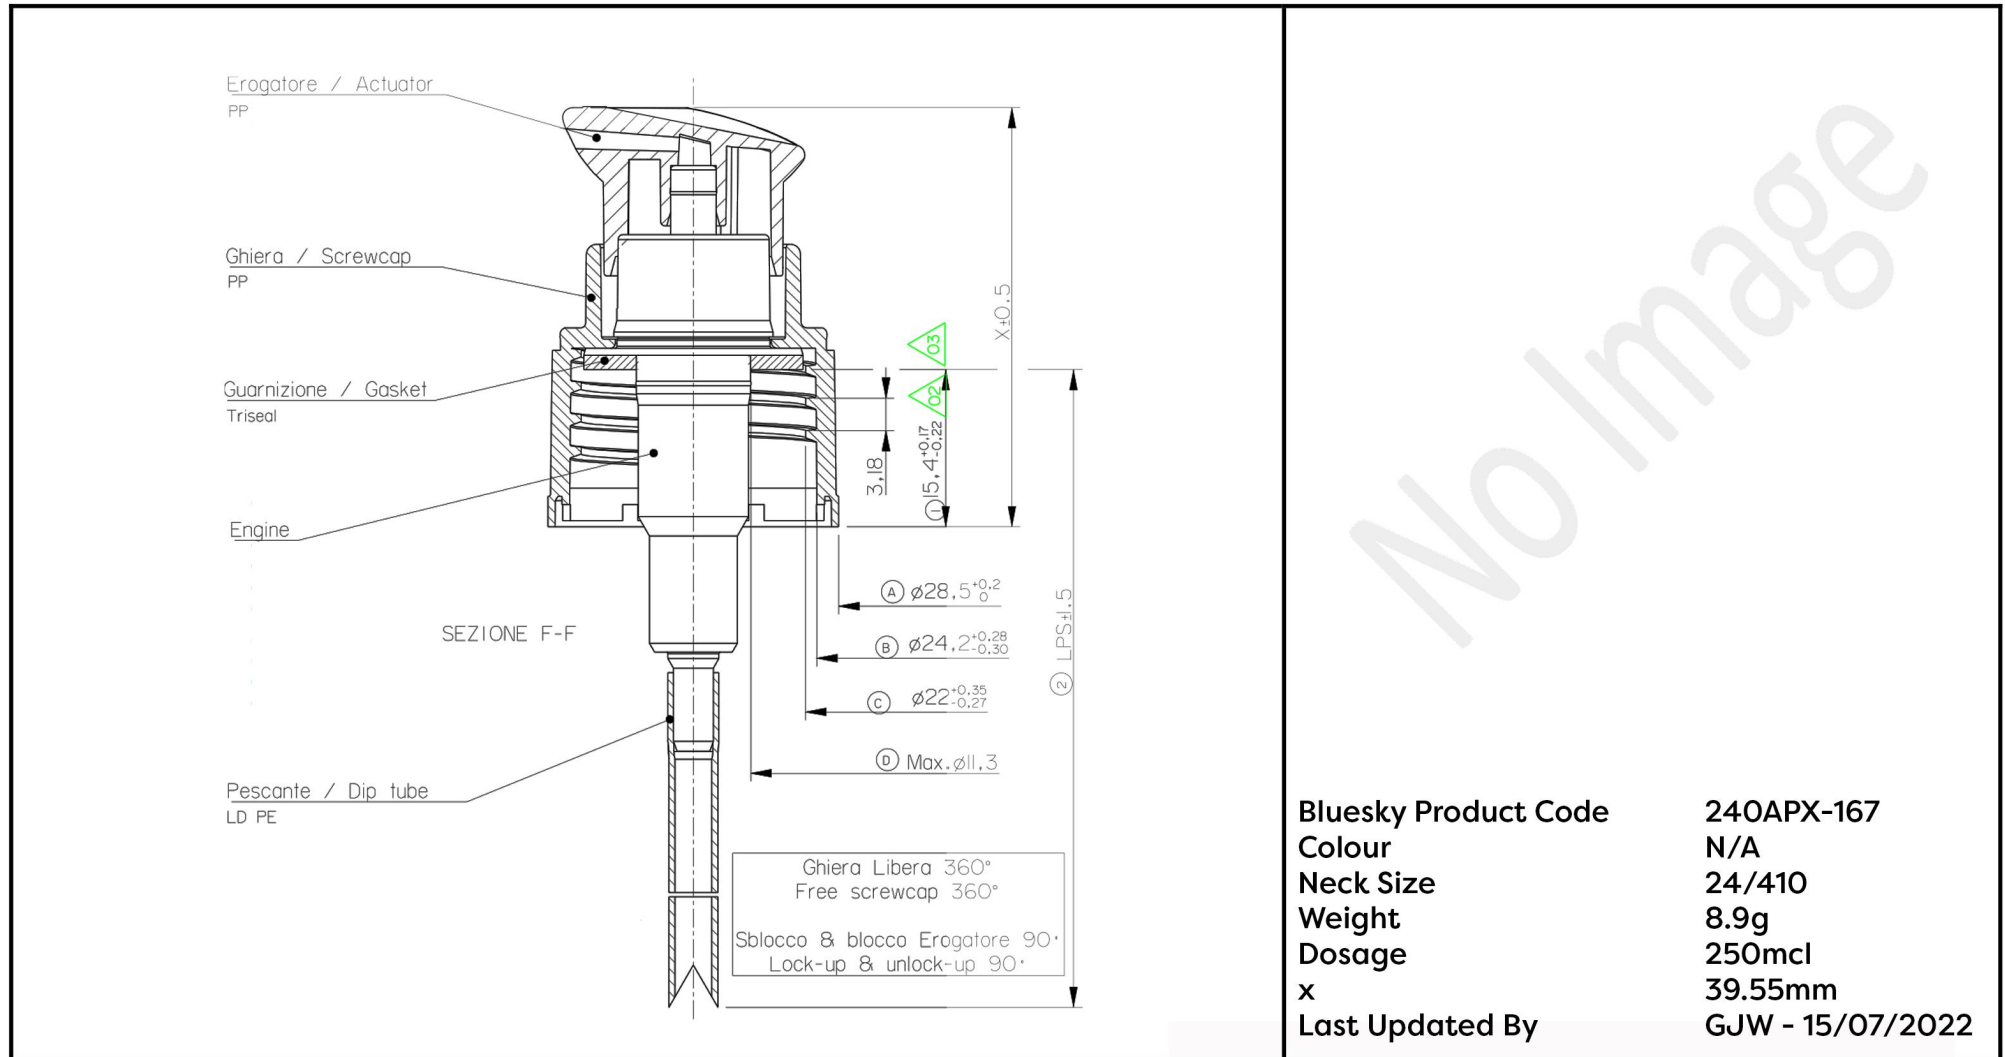

**24/410 Black Smart Pump, 167.5mm DTUF, 250mcl Dosage, to suit 200ml Bottle**

<b>Bluesky Product Code</b>	<b>240APX-167</b>
<b>Colour</b>	<b>N/A</b>
<b>Neck Size</b>	<b>24/410</b>
<b>Weight</b>	<b>8.9g</b>
<b>Dosage</b>	<b>250mcl</b>
<b>x</b>	<b>39.55mm</b>
<b>Last Updated By</b>	<b>GJW - 15/07/2022</b>