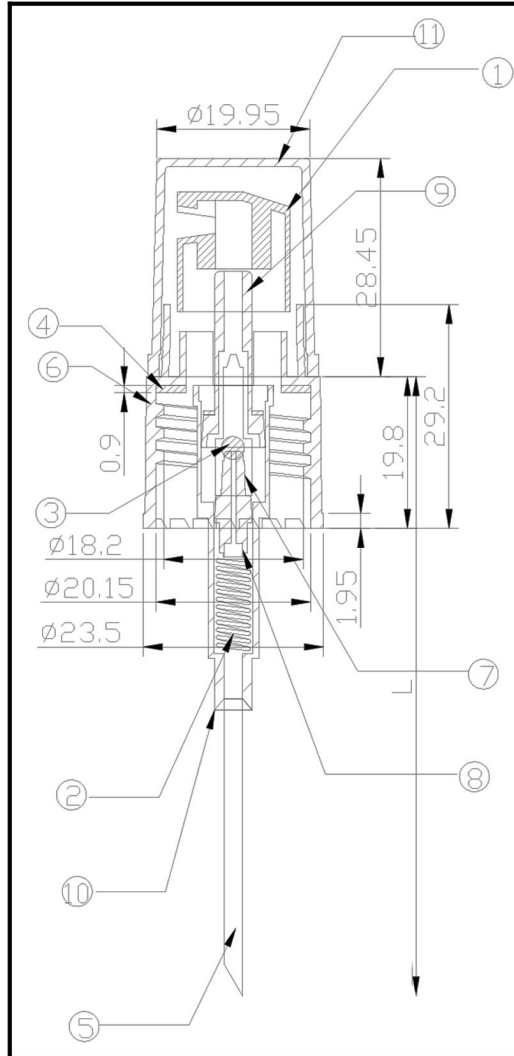

20/415 Smooth Natural Atomiser c/w K Over cap

closure is smooth wall ,output is 0.16ml .

11	Cover	1	AS
10	bady	1	PP
9	Piston POLE	1	PP
8	Piston	1	HDPE
7	Piston Controller	1	PP
6	Closure	1	PP
5	Tube	1	PP
4	Gasket	1	PVE
3	Glass ball	1	Glass
2	Spring	1	304 Stainless Steel
1	Actuator	1	PP
number	Name	Amount	Datum

Bluesky Product Code
Last Updated By

205FS*SW-XXXE
GJW - 08/06/2022