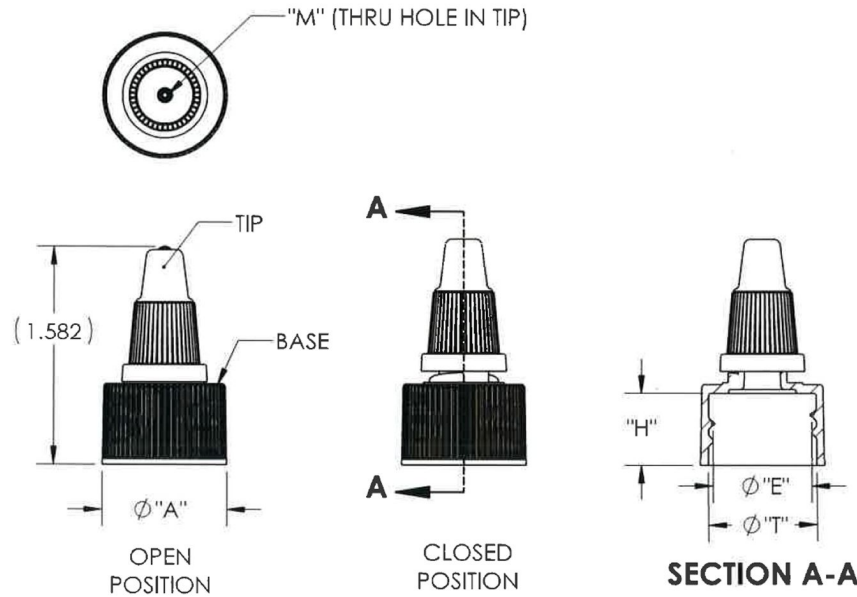

20/410 Natural Twist Turn Closure

DIM.	MIN.	MAX.
"A"	.901	.911
"E"	.729	.739
"H"	.525	.535
"T"	.787	.797
"M" - .115 SIZE	.105	.125
"M" - .085 SIZE	.075	.095

Bluesky Product Code	200TT_-2
Colour	N/A
Material	HDPE (base), LDPE (tip)
Neck Size	20/410
Height	40.18mm
Width	See Drawing
Weight	N/A
Last Updated By	GJW - 08/06/2022