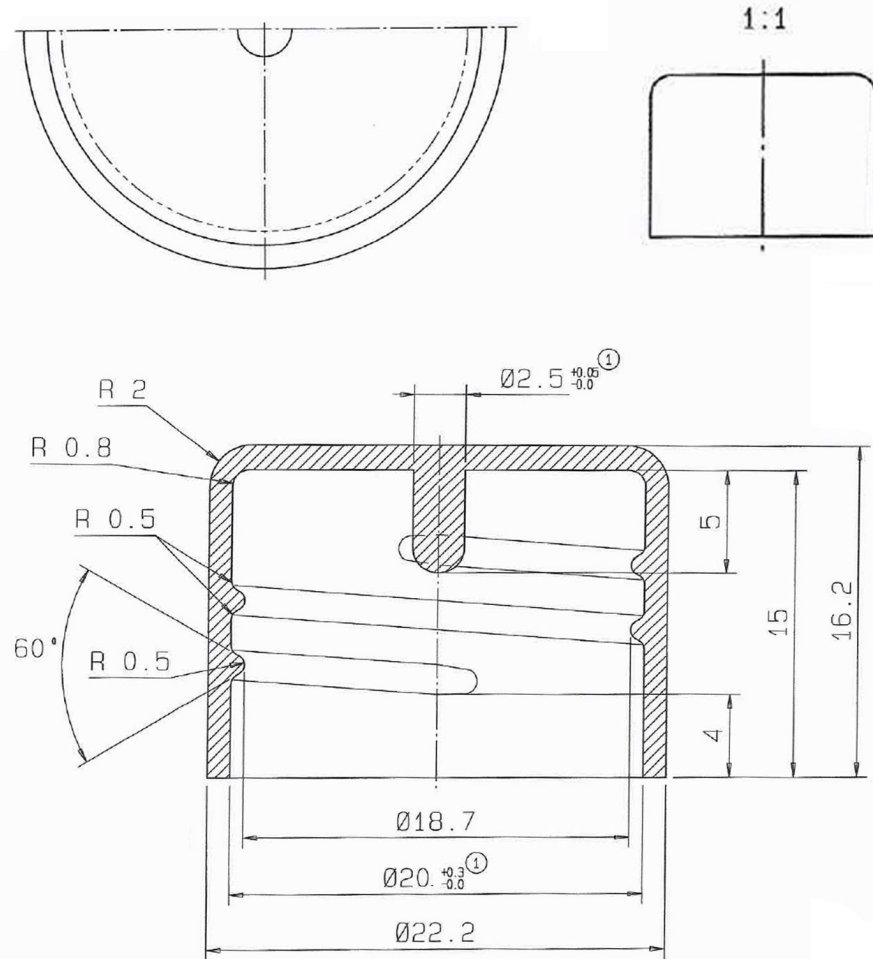

20/410 Smooth Wall Screw Cap C/W Internal Hole Plug

Bluesky Product Code	200SC_SW-SHP
Colour	N/A
Material	PP
Neck Size	20/410
Height	16.2mm
Width	22.2mm
Weight	1.45g ± 0.2g
Last Updated By	GJW - 15/07/2022