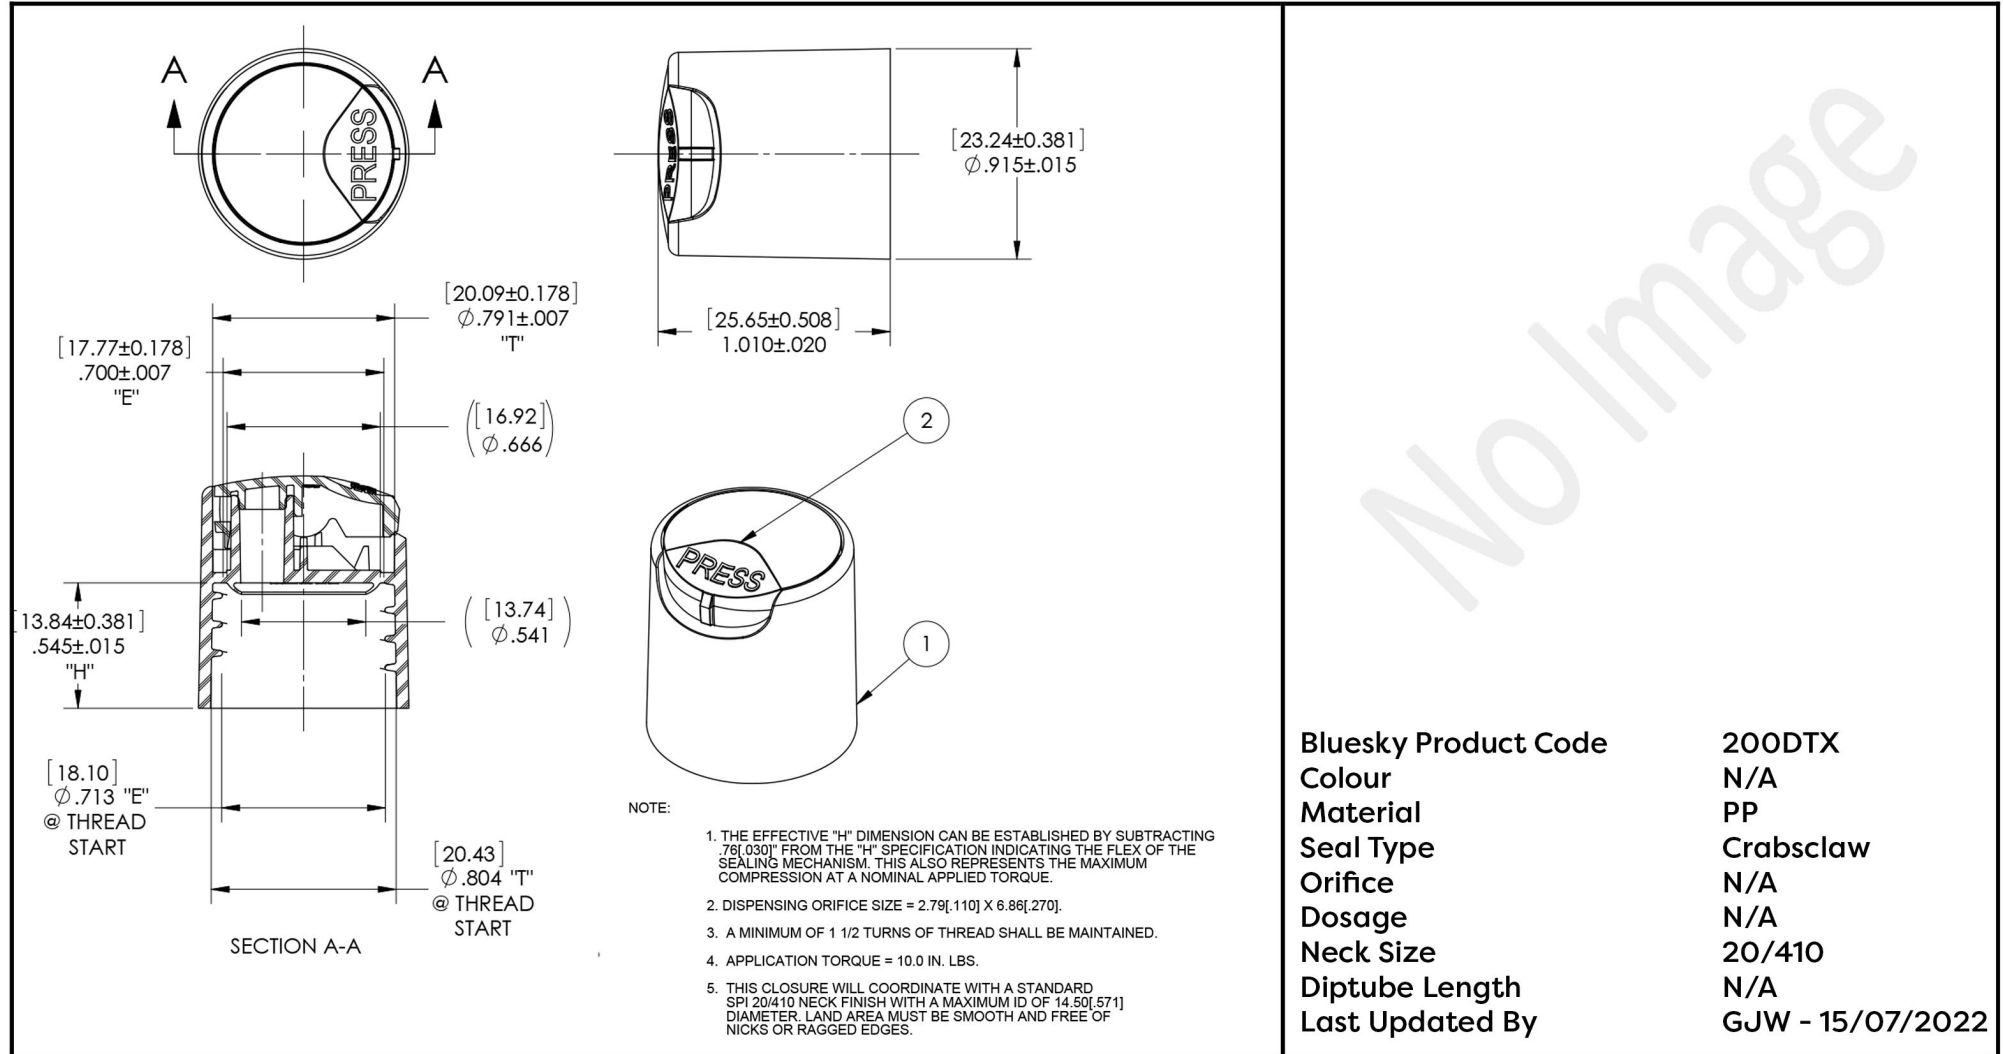

20/410 Smoothwal Disc Top

Bluesky Product Code	200DTX
Colour	N/A
Material	PP
Seal Type	Crabsclaw
Orifice	N/A
Dosage	N/A
Neck Size	20/410
Diptube Length	N/A
Last Updated By	GJW - 15/07/2022

BlueSky
 Horizon House
 Estate Road Five
 Grimsby
 DN31 2TG