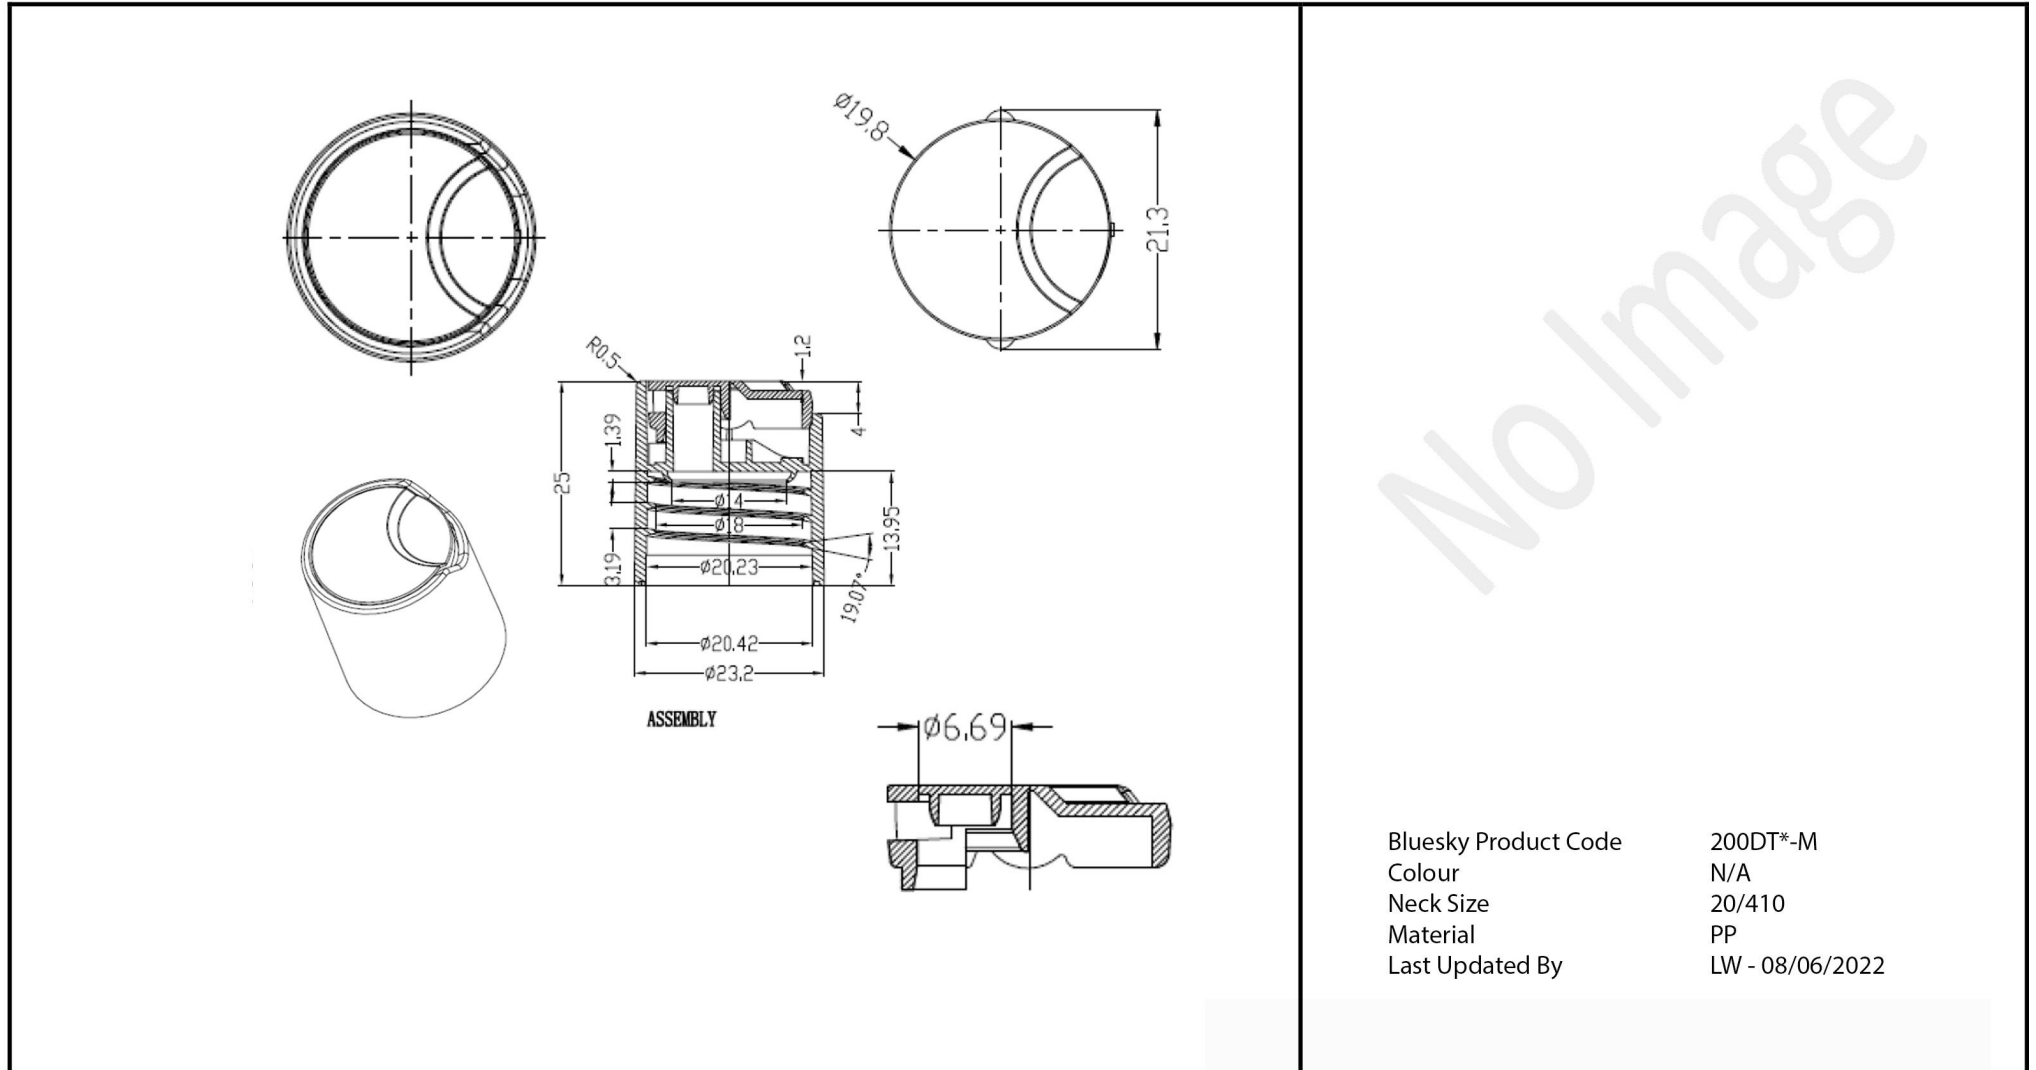

**20/410 Black PP Smooth Disc Top**

Bluesky Product Code	200DT*-M
Colour	N/A
Neck Size	20/410
Material	PP
Last Updated By	LW - 08/06/2022